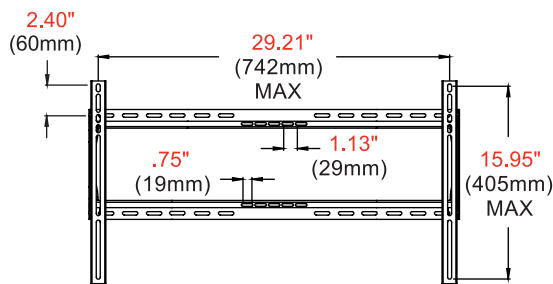

- Universal mount fits displays with mounting patterns up to 742 x 405mm (29.21" W x 15.95" H) and accommodates up to 600 x 400mm VESA® patterns
- Low-profile design holds display only 1.20" (30mm)
- Up to 0.25" (6mm) of vertical adjustment on each universal display adaptor bracket for post-installation leveling and height adjustment fine-tuning
- Horizontal display adjustment up to 8.00" (203mm) for centering display on wall
- Includes all necessary wall and display attachment hardware
- Integrated security options available
- Design is UL listed and tested to four times stated load capacity
- For mounts requiring theft resistant hardware, installed with security tool (included), please purchase SF650
- For mounts requiring standard hardware, installed with a Philips screwdriver, please purchase SF650P

Product Specifications

	DIMENSIONS (W x H x D)	PRODUCT WEIGHT	LOAD CAPACITY	FINISH	AVAILABLE COLORS
SF650(P)	30.87" x 16.89" x 1.20" (784 x 429 x 30mm)	5.30lb (2.40kg)	175lb (79kg)	Scratch Resistant Fused Epoxy	Semi-Gloss Black

Package Specifications

	PACKAGE SIZE (W x H x D)	PACKAGE SHIP WEIGHT	PACKAGE UPC CODE	PACKAGE CONTENTS	UNITS IN PACKAGE
SF650(P)	33.19" x 1.57" x 10.71" (843 x 40 x 272mm)	7.15lb (3.24kg)	SF650: 735029250340 SF650P: 735029250364	Wall Mount, Wall and Display Installation Hardware, Installation Instructions	1

All dimensions = inch (mm)

WALL PLATE

VERTICAL ADAPTOR

FRONT VIEW

SIDE VIEW

Architect Specifications

The SmartMount® Universal Flat Wall Mount shall be a Peerless-AV model SF650(P) and shall be located where indicated on the plans. Assembly and installation shall be done according to instructions provided by the manufacturer.