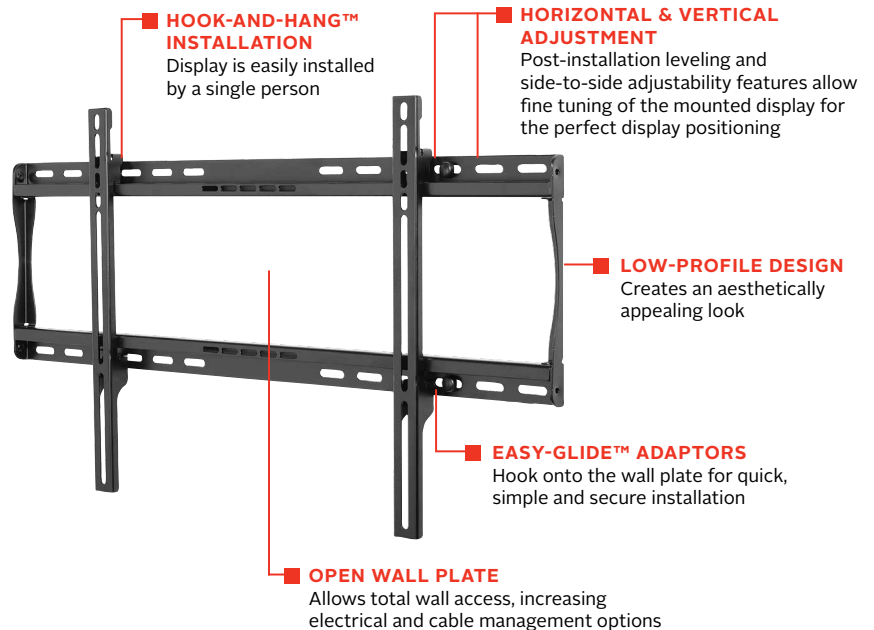

SF650(P)

	Mounting Pattern 742 x 405mm (29.21" x 15.95")	Max Load 175lb (79kg)
--	---	------------------------------------

SMARTMOUNT.

Universal Flat Wall Mount

FOR 39" TO 75" DISPLAYS*

The SmartMount® Universal Flat Wall Mount series offers the most versatile installation features and mounting options. Horizontal and vertical adjustment abilities allow for post installation leveling and side-to-side positioning, making it easier than ever to find the perfect TV position. The SF650(P) models' low-profile design offers a sleek, aesthetically pleasing look to fit into any décor. Security screws provided in the SF650 models deter tampering and theft. The open wall plate design offers total wall access, increasing the electrical and cable management options. The display can now simply be installed by a single person with the Hook-and-Hang™ system. The Easy-Glide™ adaptors hook onto the wall plate for an overall quick, simple and secure installation.

- Universal mount fits displays with mounting patterns up to 742 x 405mm (29.21" W x 15.95" H) and accommodates up to 600 x 400mm VESA® patterns
- Low-profile design holds display only 1.20" (30mm)
- Up to 0.25" (6mm) of vertical adjustment on each universal display adaptor bracket for post-installation leveling and height adjustment fine-tuning
- Horizontal display adjustment up to 8.00" (203mm) for centering display on wall
- Includes all necessary wall and display attachment hardware
- Integrated security options available
- Design is UL listed and tested to four times stated load capacity
- For mounts requiring theft resistant hardware, installed with security tool (included), please purchase SF650
- For mounts requiring standard hardware, installed with a Philips screwdriver, please purchase SF650P

Low-profile design for a sleek, yet compact installation.

Comes in color packaging with included installation hardware and easy to follow instructions.

Please visit peerless-av.com/en-us/patents for patent information.