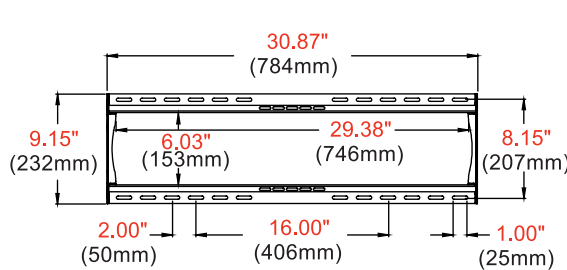

Model Numbers

WARRANTY: Limited 5-year

SF650P SmartMount® Universal Flat Wall Mount for 39" to 75" Displays - Standard Models
SF650 SmartMount® Universal Flat Wall Mount for 39" to 75" Displays - Security Models

Product Specifications

	DIMENSIONS (W x H x D)	PRODUCT WEIGHT	LOAD CAPACITY	FINISH	AVAILABLE COLORS
SF650(P)	30.87" x 16.89" x 1.20" (784 x 429 x 30mm)	5.30lb (2.40kg)	175lb (79kg)	Scratch Resistant Fused Epoxy	Semi-Gloss Black

Package Specifications

	PACKAGE SIZE (W x H x D)	PACKAGE SHIP WEIGHT	PACKAGE UPC CODE	PACKAGE CONTENTS	UNITS IN PACKAGE
SF650(P)	33.19" x 1.57" x 10.71" (843 x 40 x 272mm)	7.15lb (3.24kg)	SF650: 735029250340 SF650P: 735029250364	Wall Mount, Wall and Display Installation Hardware, Installation Instructions	1

Accessories

ACC415: 4-pack Metal Stud Fastener Kit
ACC309: Video Conference Shelf
ACC-UCM: Universal AV Component Mount

ACC-WMVCs: Video Conferencing Shelf
ESHV models: AV Wall Shelves
IBA4-W: Easy Mount Recessed Low Voltage Cable Plate

All dimensions = inch (mm)

WALL PLATE