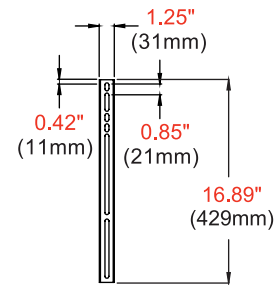

- Universal mount fits displays with mounting patterns up to 742 x 405mm (29.21" W x 15.95" H) and accommodates up to 600 x 400mm VESA® patterns
- Low-profile design holds display only 1.20" (30mm)
- Up to 0.25" (6mm) of vertical adjustment on each universal display adaptor bracket for post-installation leveling and height adjustment fine-tuning
- Horizontal display adjustment up to 8.00" (203mm) for centering display on wall
- Includes all necessary wall and display attachment hardware
- Integrated security options available
- Design is UL listed and tested to four times stated load capacity
- For mounts requiring theft resistant hardware, installed with security tool (included), please purchase SF650
- For mounts requiring standard hardware, installed with a Philips screwdriver, please purchase SF650P

Product Specifications

	DIMENSIONS (W x H x D)	PRODUCT WEIGHT	LOAD CAPACITY	FINISH	AVAILABLE COLORS
SF650(P)	30.87" x 16.89" x 1.20" (784 x 429 x 30mm)	5.30lb (2.40kg)	175lb (79kg)	Scratch Resistant Fused Epoxy	Semi-Gloss Black

Package Specifications

	PACKAGE SIZE (W x H x D)	PACKAGE SHIP WEIGHT	PACKAGE UPC CODE	PACKAGE CONTENTS	UNITS IN PACKAGE
SF650(P)	33.19" x 1.57" x 10.71" (843 x 40 x 272mm)	7.15lb (3.24kg)	SF650: 735029250340 SF650P: 735029250364	Wall Mount, Wall and Display Installation Hardware, Installation Instructions	1

All dimensions = inch (mm)

WALL PLATE

VERTICAL ADAPTOR

FRONT VIEW

SIDE VIEW

Architect Specifications

The SmartMount® Universal Flat Wall Mount shall be a Peerless-AV model SF650(P) and shall be located where indicated on the plans. Assembly and installation shall be done according to instructions provided by the manufacturer.